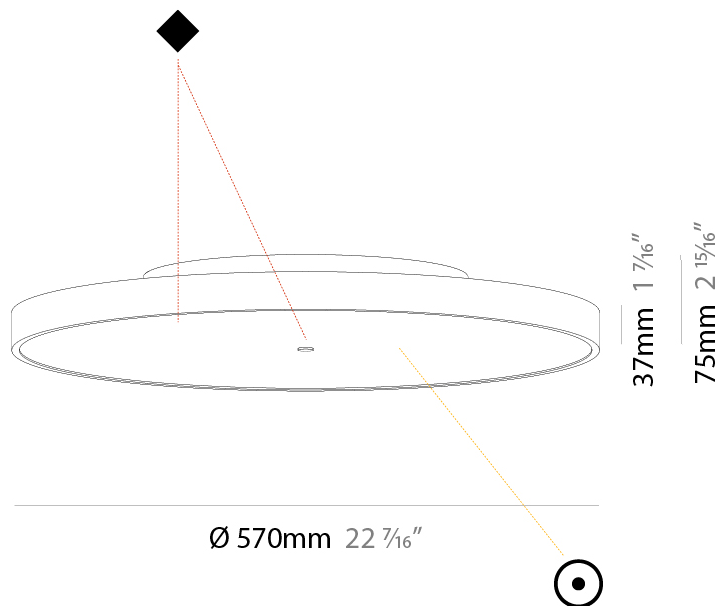

GENERAL

Series: Sign Diva
Subseries: Sign Diva
Brand: Prolicht
Division: Architectural
Mounting Type: Surface
Mounting Location: Ceiling
Subcategory: Ambient

PHYSICAL

Shape: Round
Diameter (mm): 570
Diameter (in): 22 7/16
Height (mm): 75
Height (in): 2 15/16
Light Distribution: Direct
Weight (kg): 7.072
Weight (lbs): 15.591
Diffuser: PMMA - Opal/Micro-Prism/Sparkling Secret/Vintage Industrial with Shine Ring
Fixture Finish: SSR / BKV / CWI / CRY / HAB / UFT / ITA / RUA / FTG / MYG / LOD / PUS / FRO / FUP / KIA / POP / BLS / SPG / MEY / GOH / GUM / CHC / COM / ABZ / JAG / OBR / MOS / ROR
Fixture Material: Extruded Aluminum / Steel

ELECTRICAL

Lamp Type: LED (Zhaga Standard)
Input Wattage (W): 58.3
Total Output Wattage (W): 53
Dimming: Tri-Mode (Non-Dimming and Phase Dimming (120Vac only) and 0-10V Dimming)
Driver Included: Yes
Driver Location: Integrated
Driver Type: Constant Current - Universal
Driver Class: Class 2
Input Voltage (V): 120 - 277
Constant Current (MA): 350

LED

Color Temperature (°K): 3000 / 3500 / 4000
Max. Delivered Lumen (lm): 6120 / 6233 / 6360
CRI: >90 CRI
Lamp Life (hrs): 50000

OPTICAL

RATINGS AND CERTIFICATIONS

Certified By: Certified for North American Standards
IP rating: IP20